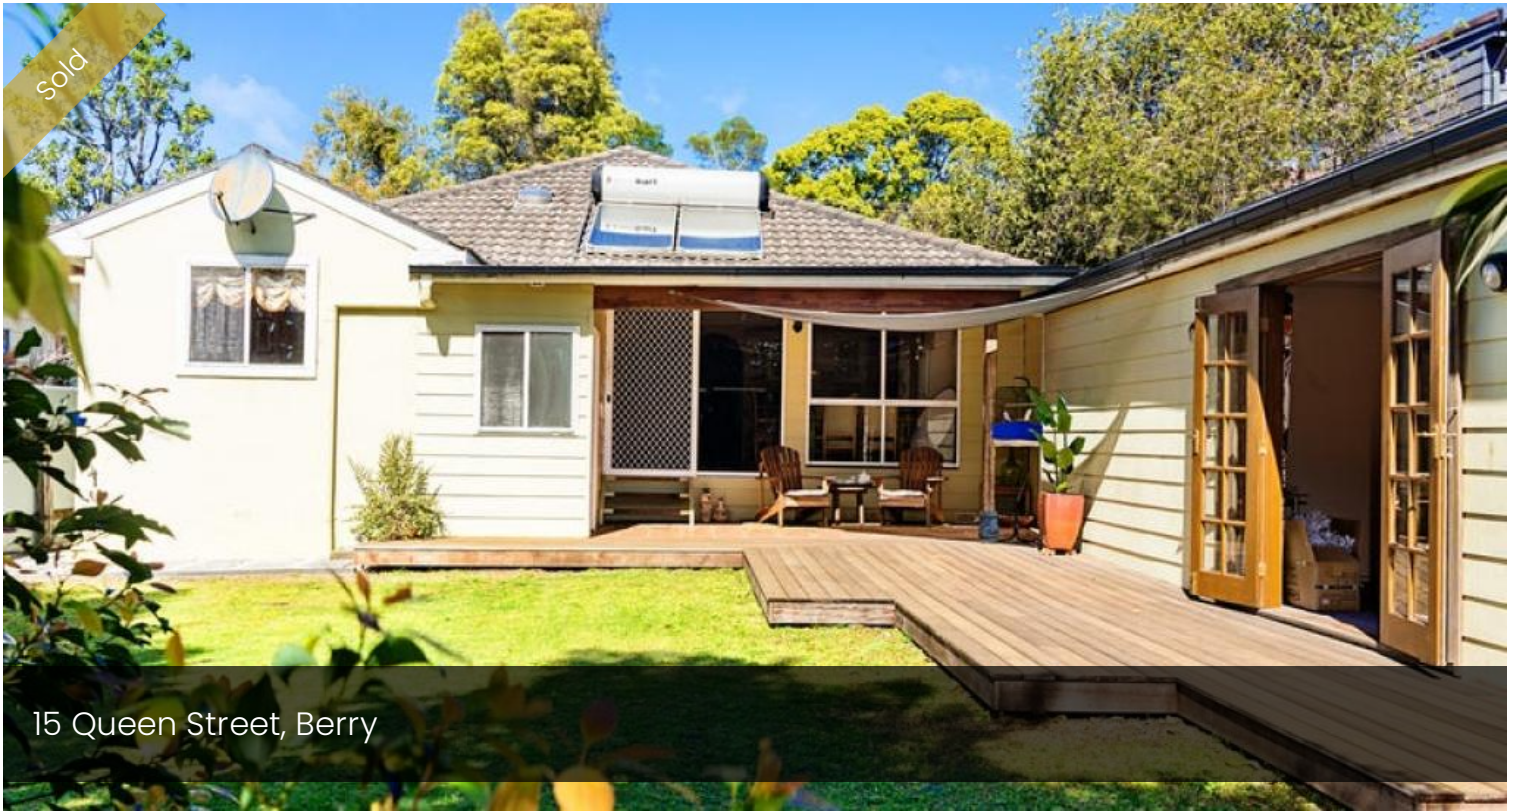

Sold

15 Queen Street, Berry

Leisure on Queen

The Historic Berry Township hosts thousands of visitors and numerous events each year including, Art, Food, Wine, Festivals, Markets, Concerts, and much more.

15 Queen Street is a little gem located central to all that encompasses this popular destination!

The most genuine reason for escaping to the luxury of "In Town Living" is the desire to be more focused on family, friends, leisure time, and energy spent as efficiently as possible.

This property is all about effortless living. Brick construction, with a simple single level floor plan with a private, leafy, North facing backyard providing light filled spaces and ease of indoor to outdoor flow.

Open plan kitchen and dining areas lead out to the generous hardwood timber decking that connects the heart of the home to a spacious external living area that is ideal for a studio, guest accommodation, fourth bedroom, or teenage retreat.